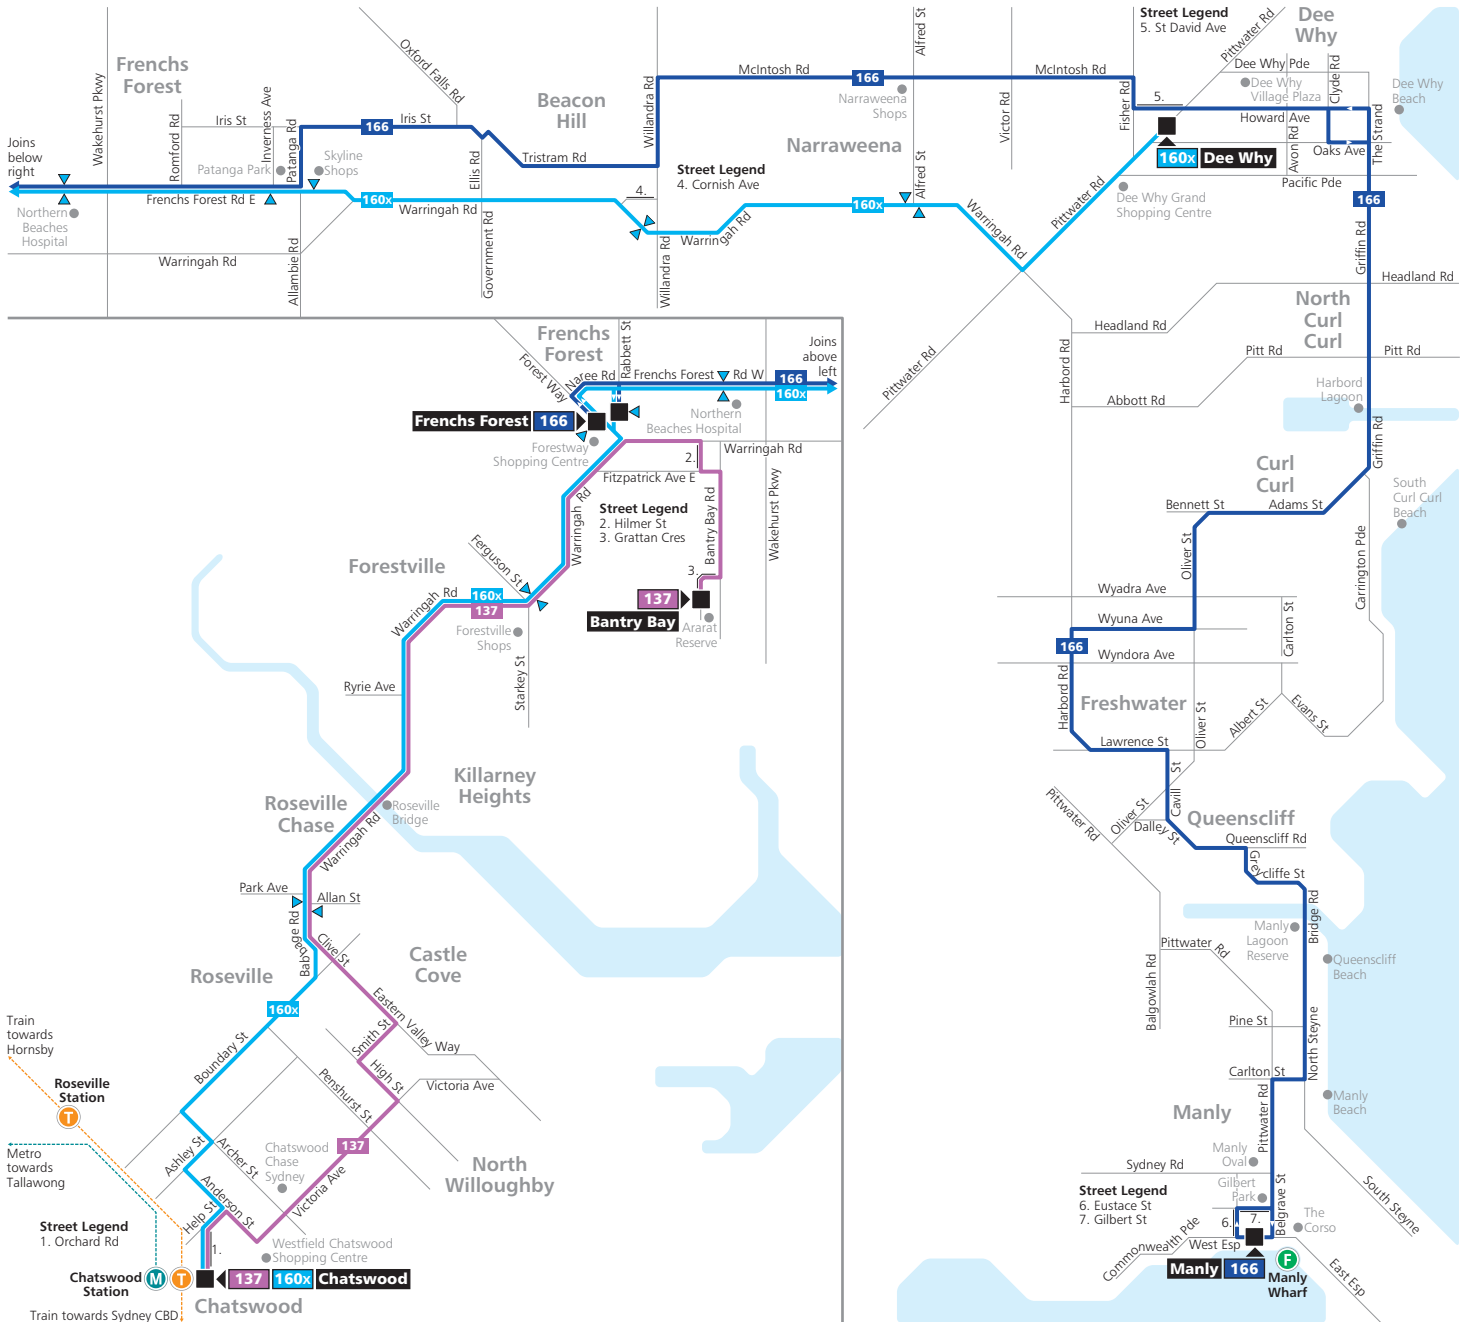

Routes 137, 160x, 166

1. **Legend**
2. Bus route
   - 160x Bus route number
   - 137 Bus route number
   - Bus route start/finish
   - Stops for limited stops services
   - M Metro line/station
   - T Train line/station
   - F Ferry wharf

Diagrammatic Map
Not to Scale

Route 160x to Dee Why

Picks up passengers only at Chatswood Interchange, then picks up and sets down passengers at Park Ave Roseville, Ferguson St Forestville, Forestway Shopping Centre, Northern Beaches Hospital, Skyline Shops, Willandra Rd Beacon Hill, Alfred St Narraweena, and Dee Why B-Line.

Route 160x to Chatswood

Picks up passengers only at Dee Why Shops, then picks up and sets down passengers at Alfred St Narraweena, Willandra Rd Beacon Hill, Skyline Shops, Northern Beaches Hospital, Forestway Shopping Centre, Starkey St Forestville, Allan St Roseville Chase, and Chatswood Interchange.