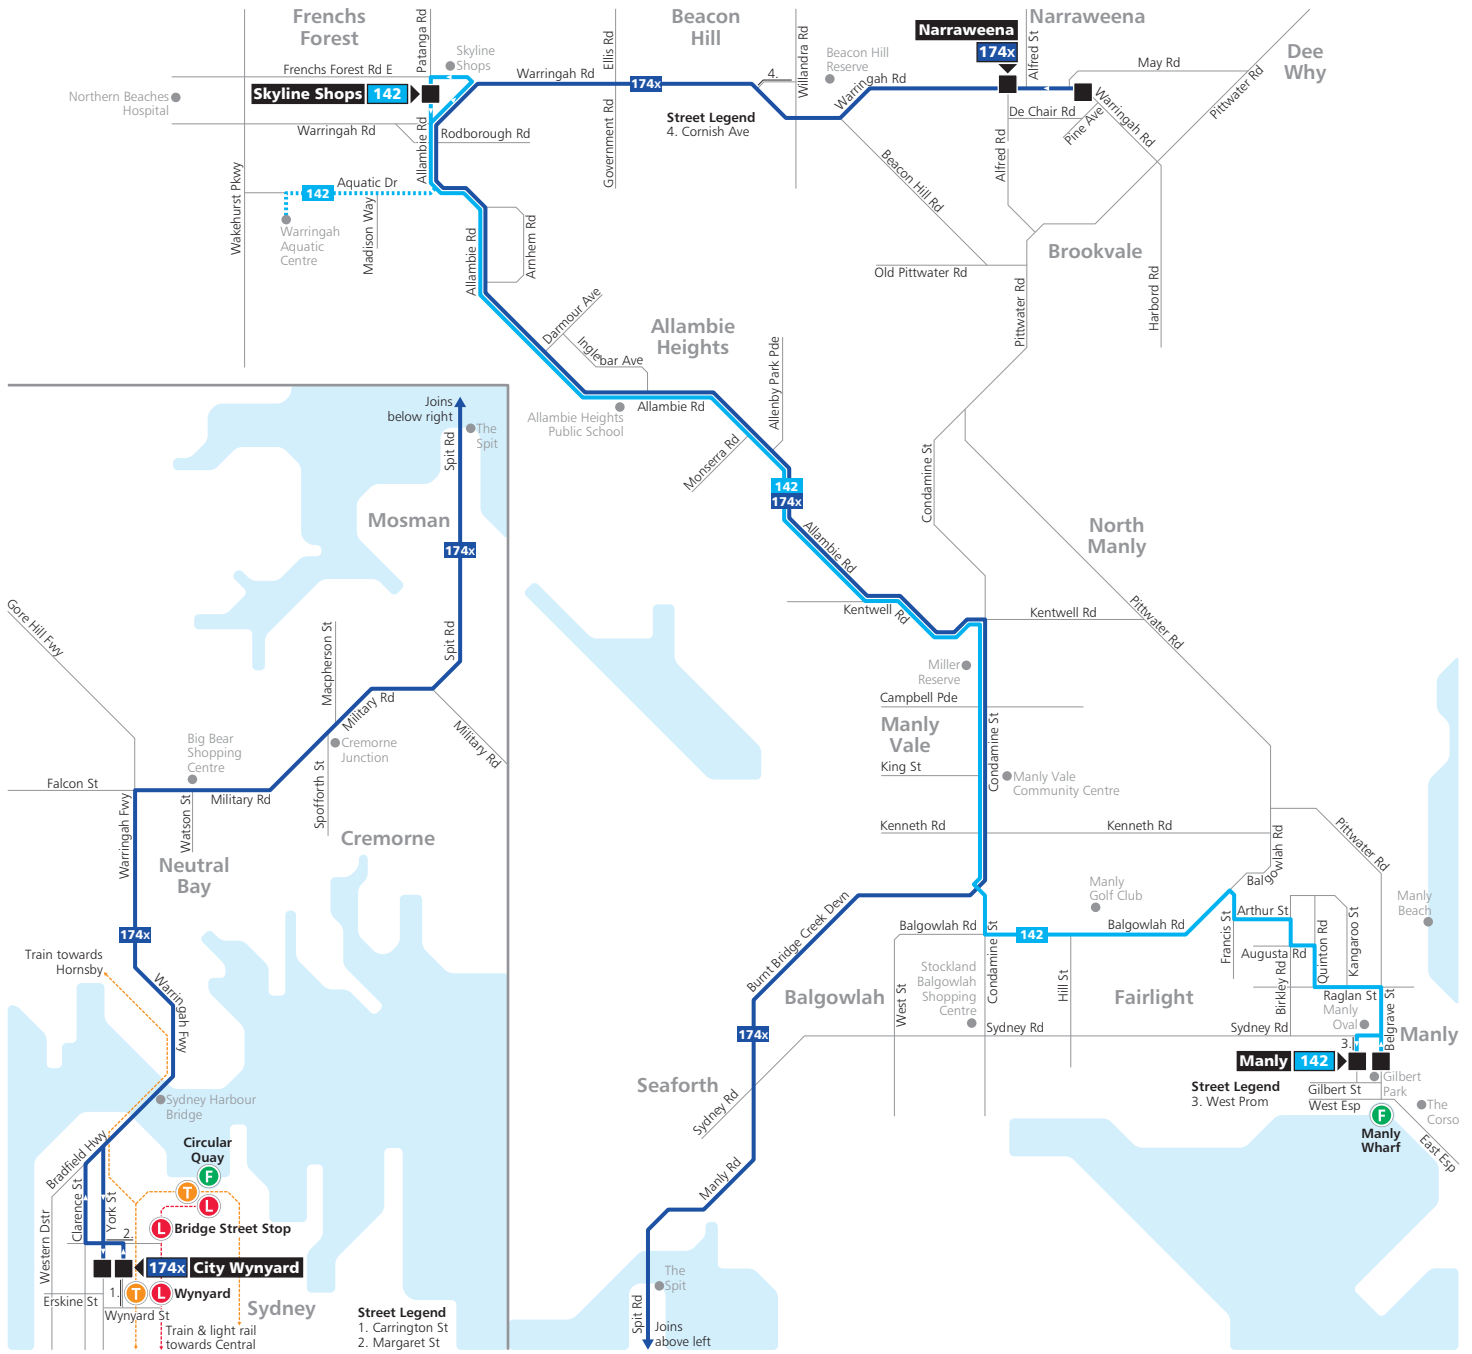

Routes 142, 174x

1. **Legend**
2. Bus route
   - - - Diversion/extended route
   - 142 Bus route number
   - Bus route start/finish
   - T Train line/station
   - F Ferry wharf
   - L Light rail line/stop

Diagrammatic Map
Not to Scale
North

Route 174x to City Wynyard

Picks up and sets down passengers at all stops to Kenneth Road Manly Vale, then Cremorne Junction, Watson Street (Neutral Bay), and Wynyard.

Route 174x to Narraweena

Picks up passengers only at Wynyard, then picks up and sets down passengers at Big Bear (Neutral Bay), Cremorne Junction, Kenneth Road Manly Vale, then all stops.